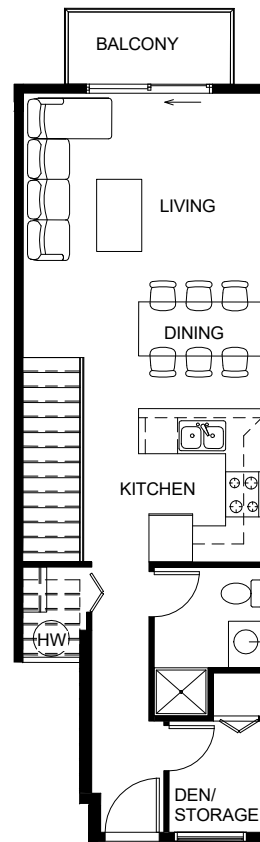

G2

3 BEDROOM
1,094 SF

@ BUILDING 5, 6

CREEKSIDE TERRACE TOWNHOUSE

LEVEL -1

LEVEL 1

H1

2 BEDROOM

1,203 SF

@ BUILDING 2

CREEKSIDE TERRACE TOWNHOUSE

LEVEL -1

LEVEL 1

H2

2 BEDROOM

1,136 SF

@ BUILDING 2

CREEKSIDE TERRACE TOWNHOUSE

LEVEL 1

LEVEL 2

LEVEL 3

LEVEL 4

F1

4 BEDROOM + DEN
1,983 SF
@ BUILDING 7