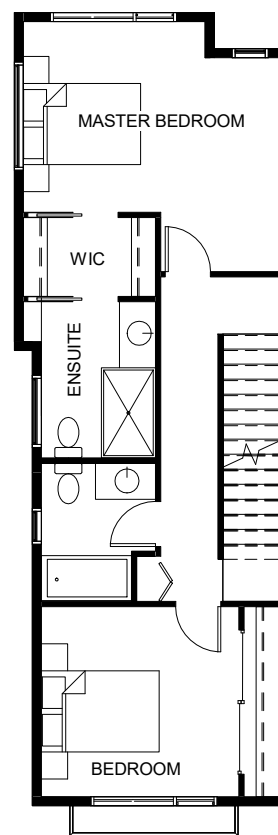

1,203 SF

@ BUILDING 2

CREEKSIDE TERRACE TOWNHOUSE

LEVEL -1

LEVEL 1

H2

2 BEDROOM

1,136 SF

@ BUILDING 2

CREEKSIDE TERRACE TOWNHOUSE

LEVEL 1

LEVEL 2

LEVEL 3

LEVEL 4

F1

4 BEDROOM + DEN
1,983 SF
@ BUILDING 7

CREEKSIDE TERRACE TOWNHOUSE

LEVEL 1

LEVEL 2

LEVEL 3

LEVEL 4

F2

4 BEDROOM + DEN

1,895 SF