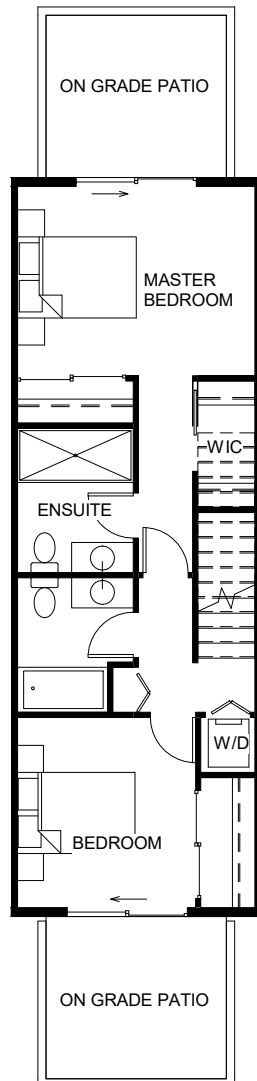

CREEKSIDE TERRACE TOWNHOUSE

LEVEL 1

G1

3 BEDROOM

1,100 SF

@ BUILDING 3,4,5,6,7

CREEKSIDE TERRACE TOWNHOUSE

LEVEL 1

G2

3 BEDROOM
1,094 SF

@ BUILDING 5, 6

CREEKSIDE TERRACE TOWNHOUSE

LEVEL -1

LEVEL 1

H1

2 BEDROOM

1,203 SF

@ BUILDING 2

CREEKSIDE TERRACE TOWNHOUSE

LEVEL -1

LEVEL 1

H2

2 BEDROOM

1,136 SF

@ BUILDING 2

CREEKSIDE TERRACE TOWNHOUSE

LEVEL 1

LEVEL 2

LEVEL 3

LEVEL 4

F1

4 BEDROOM + DEN
1,983 SF
@ BUILDING 7