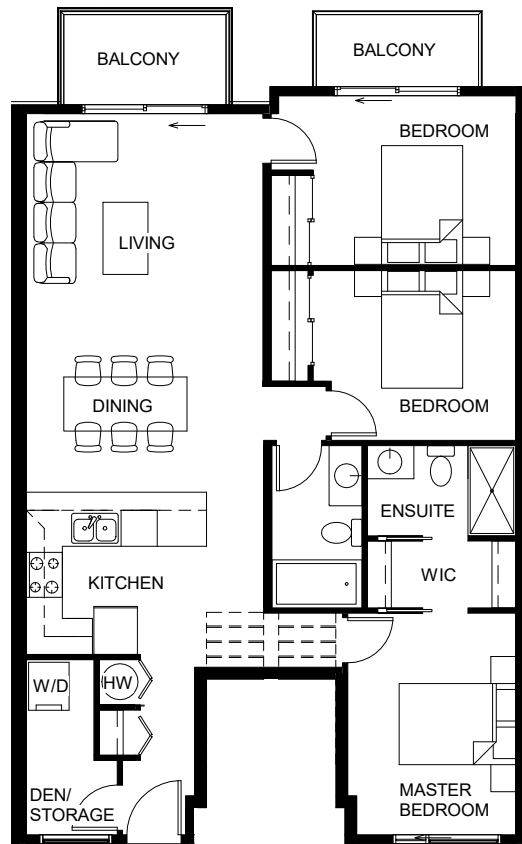

CREEKSIDE TERRACE TOWNHOUSE

LEVEL 1

G1

3 BEDROOM

1,100 SF

@ BUILDING 3,4,5,6,7

CREEKSIDE TERRACE TOWNHOUSE

LEVEL 1

G2

3 BEDROOM
1,094 SF

@ BUILDING 5, 6

CREEKSIDE TERRACE TOWNHOUSE

LEVEL -1

LEVEL 1

H1

2 BEDROOM