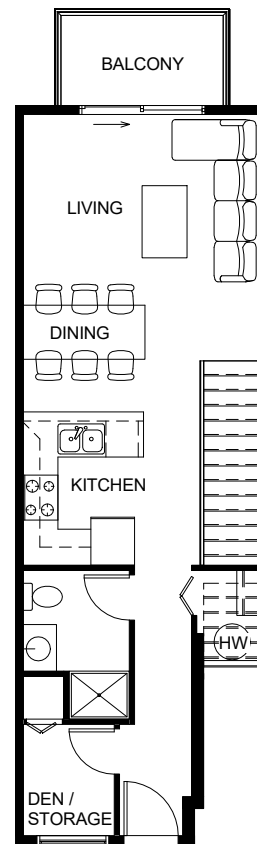

G2

3 BEDROOM
1,094 SF

@ BUILDING 5, 6

CREEKSIDE TERRACE TOWNHOUSE

LEVEL -1

LEVEL 1

H1

2 BEDROOM

1,203 SF

@ BUILDING 2

CREEKSIDE TERRACE TOWNHOUSE

LEVEL -1

LEVEL 1

H2

2 BEDROOM

1,136 SF

@ BUILDING 2

CREEKSIDE TERRACE TOWNHOUSE

LEVEL 1

LEVEL 2

LEVEL 3

LEVEL 4

F1

4 BEDROOM + DEN
1,983 SF
@ BUILDING 7