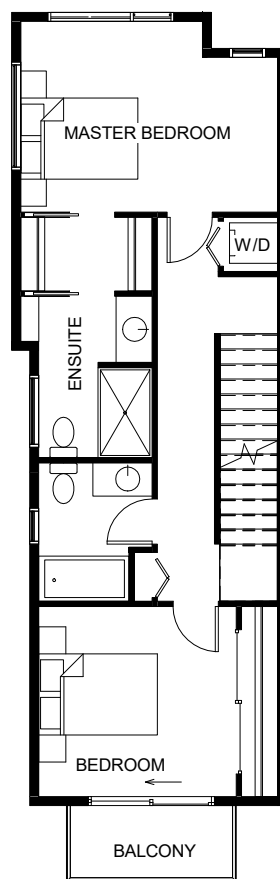

G2

3 BEDROOM
1,094 SF

@ BUILDING 5, 6

CREEKSIDE TERRACE TOWNHOUSE

LEVEL -1

LEVEL 1

H1

2 BEDROOM

1,203 SF

@ BUILDING 2

CREEKSIDE TERRACE TOWNHOUSE

LEVEL -1

LEVEL 1

H2

2 BEDROOM

1,136 SF

@ BUILDING 2

CREEKSIDE TERRACE TOWNHOUSE

LEVEL 1

LEVEL 2

LEVEL 3

LEVEL 4

F1

4 BEDROOM + DEN
1,983 SF
@ BUILDING 7