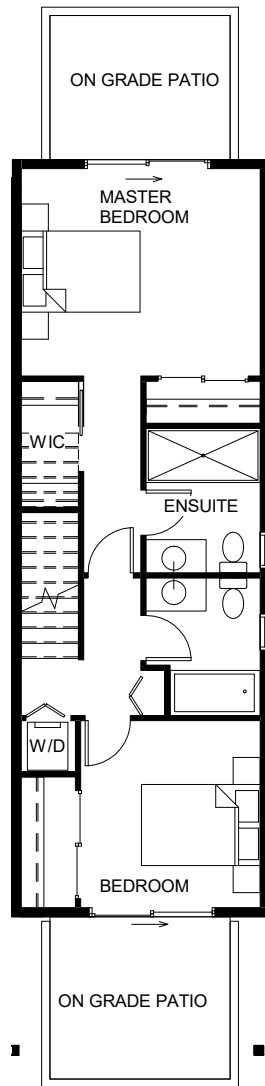

@ BUILDING 2, 3, 4, 5, 6, 7

CREEKSIDE TERRACE TOWNHOUSE

E2

3 BEDROOM
1,363 SF
@ BUILDING 5,6

CREEKSIDE TERRACE TOWNHOUSE

E3

3 BEDROOM
1,335 SF

@ BUILDING 2, 3, 5, 6, 7

CREEKSIDE TERRACE TOWNHOUSE

LEVEL 1

G1

3 BEDROOM

1,100 SF

@ BUILDING 3,4,5,6,7

CREEKSIDE TERRACE TOWNHOUSE

LEVEL 1

G2

3 BEDROOM
1,094 SF

@ BUILDING 5, 6

CREEKSIDE TERRACE TOWNHOUSE

LEVEL -1

LEVEL 1

H1

2 BEDROOM

1,203 SF

@ BUILDING 2

CREEKSIDE TERRACE TOWNHOUSE

LEVEL -1

LEVEL 1

H2

2 BEDROOM

1,136 SF