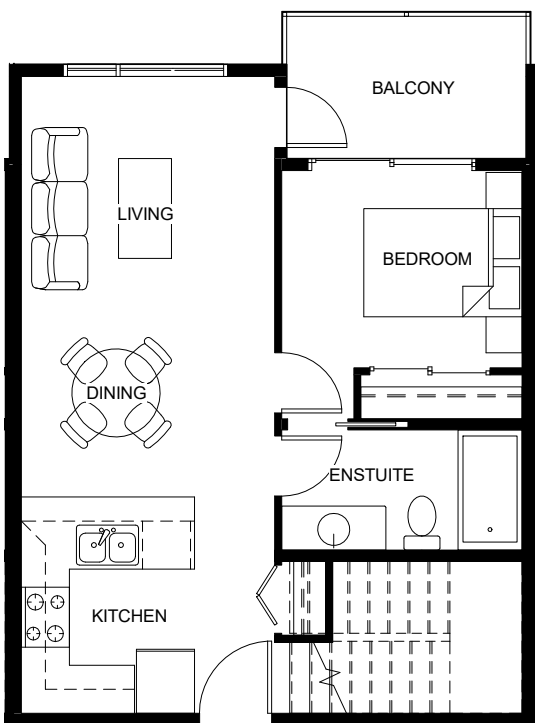

CREEKSIDE TERRACE TOWNHOUSE

LEVEL 1

LEVEL 2

LEVEL 3

LEVEL 4

F2

4 BEDROOM + DEN

1,895 SF

@ BUILDING 3

CREEKSIDE TERRACE STACKED TOWNHOUSE

LEVEL 1

LEVEL 2

A

3 BEDROOM
1160 SF

CREEKSIDE TERRACE STACKED TOWNHOUSE

LEVEL 1