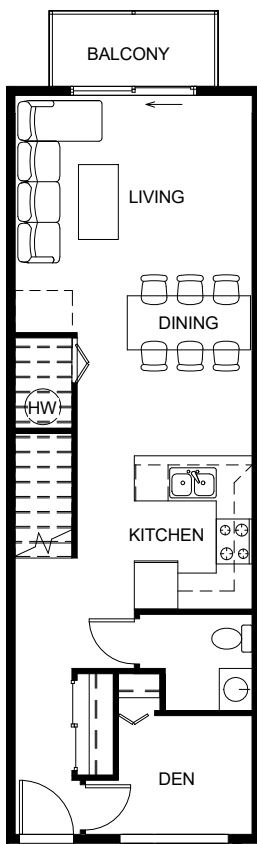

1,203 SF

@ BUILDING 2

CREEKSIDE TERRACE TOWNHOUSE

LEVEL -1

LEVEL 1

H2

2 BEDROOM

1,136 SF

@ BUILDING 2

CREEKSIDE TERRACE TOWNHOUSE

LEVEL 1

LEVEL 2

LEVEL 3

LEVEL 4

F1

4 BEDROOM + DEN
1,983 SF
@ BUILDING 7

CREEKSIDE TERRACE TOWNHOUSE

LEVEL 1

LEVEL 2

LEVEL 3

LEVEL 4

F2

4 BEDROOM + DEN

1,895 SF