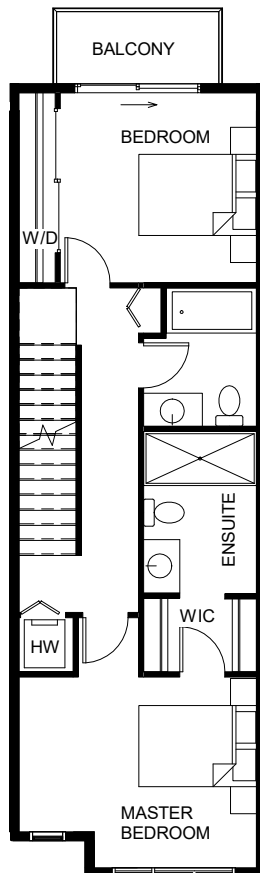

1,203 SF

@ BUILDING 2

CREEKSIDE TERRACE TOWNHOUSE

LEVEL -1

LEVEL 1

H2

2 BEDROOM

1,136 SF

@ BUILDING 2

CREEKSIDE TERRACE TOWNHOUSE

LEVEL 1

LEVEL 2

LEVEL 3

LEVEL 4

F1

4 BEDROOM + DEN
1,983 SF
@ BUILDING 7

CREEKSIDE TERRACE TOWNHOUSE

LEVEL 1

LEVEL 2

LEVEL 3

LEVEL 4

F2

4 BEDROOM + DEN

1,895 SF

@ BUILDING 3

CREEKSIDE TERRACE STACKED TOWNHOUSE

LEVEL 1

LEVEL 2

A

3 BEDROOM
1160 SF

CREEKSIDE TERRACE STACKED TOWNHOUSE

LEVEL 1