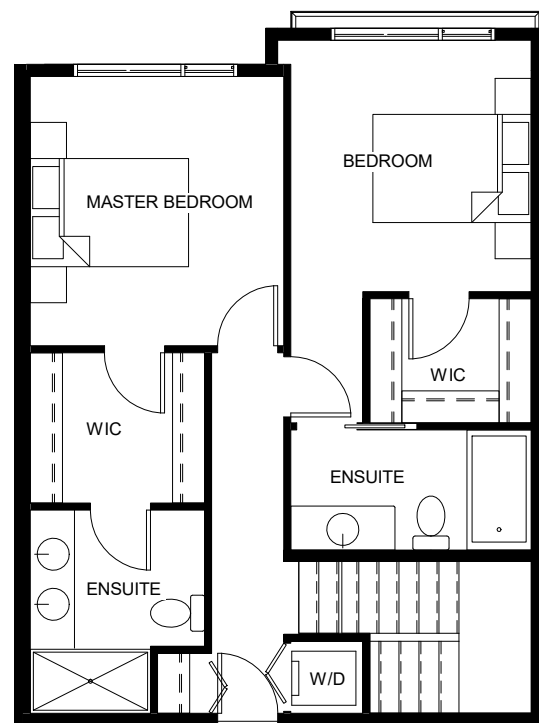

CREEKSIDE TERRACE TOWNHOUSE

LEVEL 1

LEVEL 2

LEVEL 3

LEVEL 4

F2

4 BEDROOM + DEN

1,895 SF

@ BUILDING 3

CREEKSIDE TERRACE STACKED TOWNHOUSE

LEVEL 1

LEVEL 2

A

3 BEDROOM
1160 SF

CREEKSIDE TERRACE STACKED TOWNHOUSE

LEVEL 1