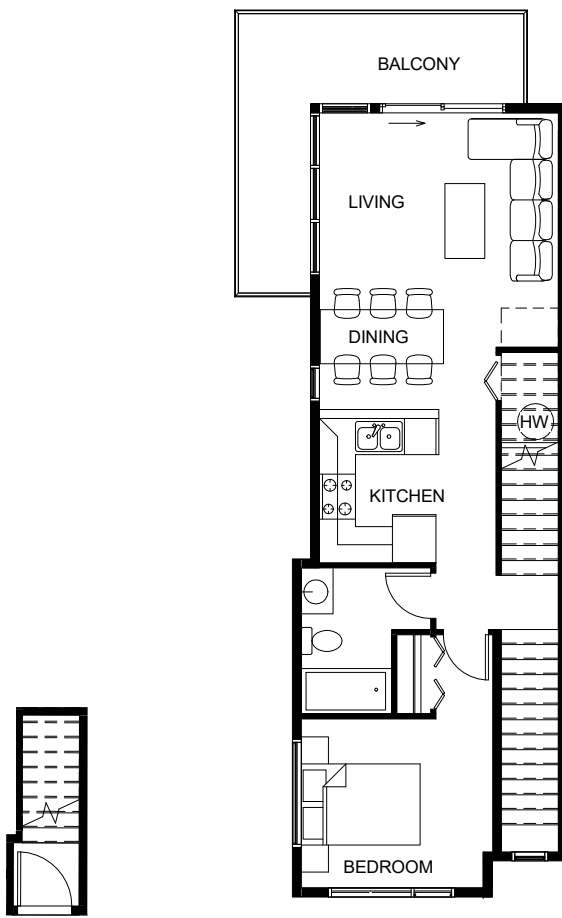

CREEKSIDE TERRACE TOWNHOUSE

LEVEL 1

LEVEL 2

LEVEL 3

LEVEL 4

E1

3 BEDROOM

1,413 SF

@ BUILDING 2, 3, 4, 5, 6, 7

CREEKSIDE TERRACE TOWNHOUSE

E2

3 BEDROOM
1,363 SF
@ BUILDING 5,6

CREEKSIDE TERRACE TOWNHOUSE

E3

3 BEDROOM
1,335 SF

@ BUILDING 2, 3, 5, 6, 7

CREEKSIDE TERRACE TOWNHOUSE

LEVEL 1

G1

3 BEDROOM

1,100 SF

@ BUILDING 3,4,5,6,7

CREEKSIDE TERRACE TOWNHOUSE

LEVEL 1