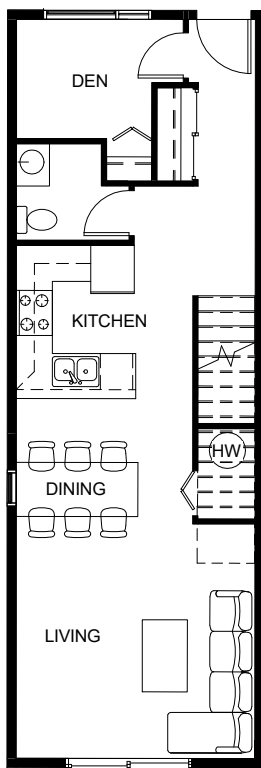

G2

3 BEDROOM
1,094 SF

@ BUILDING 5, 6

CREEKSIDE TERRACE TOWNHOUSE

LEVEL -1

LEVEL 1

H1

2 BEDROOM

1,203 SF

@ BUILDING 2

CREEKSIDE TERRACE TOWNHOUSE

LEVEL -1

LEVEL 1

H2

2 BEDROOM

1,136 SF

@ BUILDING 2

CREEKSIDE TERRACE TOWNHOUSE

LEVEL 1

LEVEL 2

LEVEL 3

LEVEL 4

F1

4 BEDROOM + DEN
1,983 SF
@ BUILDING 7

CREEKSIDE TERRACE TOWNHOUSE

LEVEL 1

LEVEL 2

LEVEL 3

LEVEL 4

F2

4 BEDROOM + DEN

1,895 SF