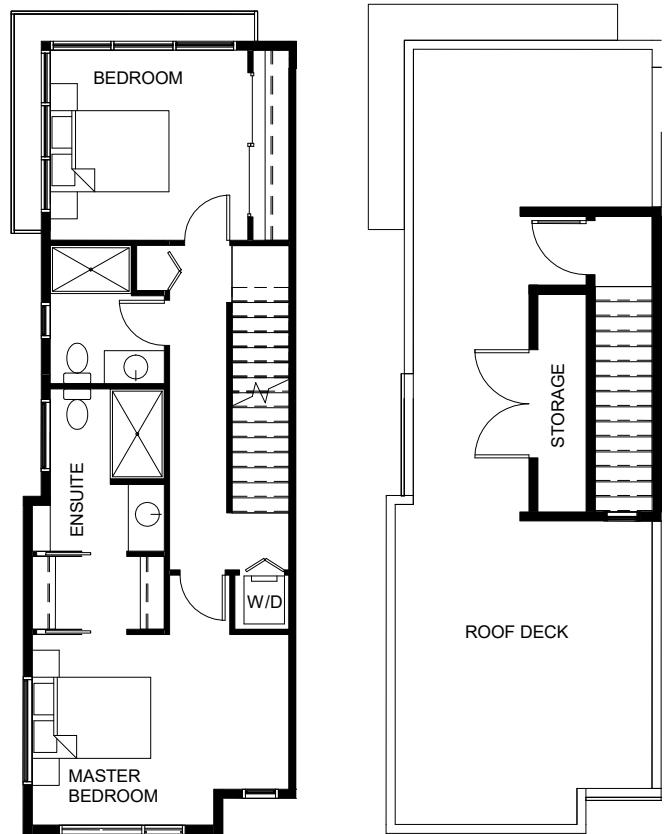

CREEKSIDE TERRACE TOWNHOUSE

LEVEL 1

LEVEL 2

LEVEL 3

LEVEL 4

E1

3 BEDROOM

1,413 SF

@ BUILDING 2, 3, 4, 5, 6, 7

CREEKSIDE TERRACE TOWNHOUSE

E2

3 BEDROOM
1,363 SF
@ BUILDING 5,6

CREEKSIDE TERRACE TOWNHOUSE

E3

3 BEDROOM
1,335 SF

@ BUILDING 2, 3, 5, 6, 7