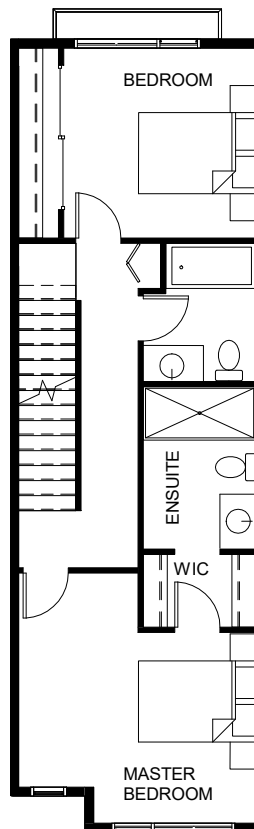

1,203 SF

@ BUILDING 2

CREEKSIDE TERRACE TOWNHOUSE

LEVEL -1

LEVEL 1

H2

2 BEDROOM

1,136 SF

@ BUILDING 2

CREEKSIDE TERRACE TOWNHOUSE

LEVEL 1

LEVEL 2

LEVEL 3

LEVEL 4

F1

4 BEDROOM + DEN
1,983 SF
@ BUILDING 7

CREEKSIDE TERRACE TOWNHOUSE

LEVEL 1

LEVEL 2

LEVEL 3

LEVEL 4

F2

4 BEDROOM + DEN

1,895 SF

@ BUILDING 3

CREEKSIDE TERRACE STACKED TOWNHOUSE

LEVEL 1

LEVEL 2

A

3 BEDROOM
1160 SF

CREEKSIDE TERRACE STACKED TOWNHOUSE

LEVEL 1